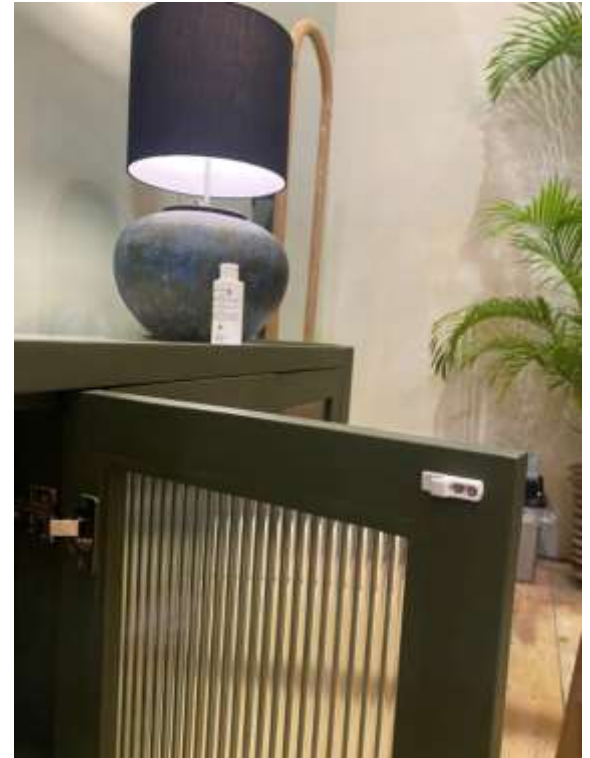

## LEAF SIDEBOARD

1930 X 455 X 800 MM  
VENEER & SOLID TEAK- 4 DOORS